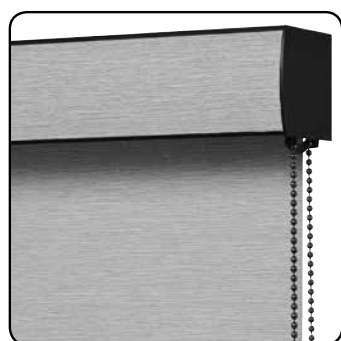

The width of the grip is 2 1/8".

Optional Clear Handle

Envision Roller Shades

INSERT STRIP, SMOOTH FACE OR FABRIC WRAP | DESIGNER CASSETTE

ROLLER SHADES

Insert Strip

Smooth Face

Fabric Wrap