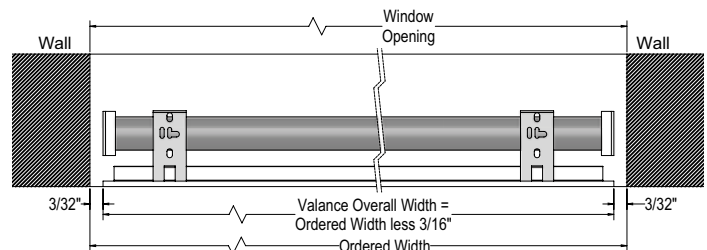

Figure A

Mounting Information with Stand Alone Highlight Valances with Returns Size Options

Style	Return Size	Mounting Depth Required	Inside Valance Depth Clearance Provided	Comments
Inside Mount	None	3" for flush	N/A	Mounted inside window opening
Shallow Mount	1 ½"	1 ½"	7/8"	Outside Mount valance with bracket mounted inside window opening
Shallow Mount	2"	1"	1 3/8"	Outside Mount valance with bracket mounted inside window opening
Shallow Mount	2 ½"	½"	1 7/8"	Outside Mount valance with bracket mounted inside window opening
Outside Mount	3"	½" surface height	2 3/8"	Valance will be mounted outside window opening
Outside Mount	4"	½" surface height	3 3/8"	Valance will be mounted outside window opening
Outside Mount	5"	½" surface height	4 3/8"	Valance will be mounted outside window opening
Outside Mount	6"	½" surface height	5 3/8"	Valance will be mounted outside window opening