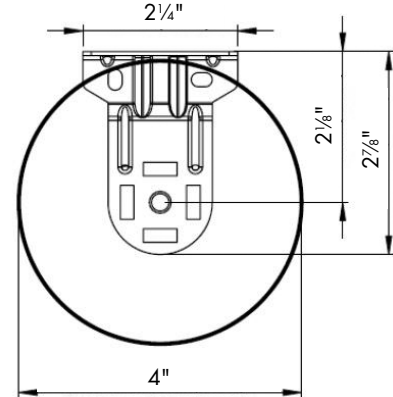

Envision Roller Shades

STANDARD SKYLINE HARDWARE SYSTEM

ROLLER SHADES

Hardware Features			
Roll Style:	Standard or reverse (reverse roll information is found on page 95)		
Bead Chain Color:	White, Black, Ivory, Satin Nickel and Bronze		
Clutch Color:	White, Black, Ivory, Satin Nickel and Bronze		
Bracket Cover Colors:	White, Black, Ivory, Satin Nickel and Bronze		
Bracket Colors:	White, Black, Ivory and Bronze		
Bottom Rail Style:	Fabric Wrapped or Exposed Bottom Rail		
Bottom Rail Color:	Fabric Wrapped: White, Black, Ivory, Brushed Aluminum and Bronze Exposed: White, Black, Ivory, Brushed Aluminum and Bronze		
Motorization	Skyline Standard Roller Hardware can be motorized with Simplicity Rechargeable Motorization or PowerTouch™ Rechargeable.		
Mounting Dimensions			
The standard 1" and 1½" tubes are available with two brackets in 1⅝" or 2⅜" projection.			
Minimum depth for flush inside or side mount including brackets covers: 2½"			
The oversized 2" tube is available with one bracket in a 2⅜" projection.			
Standard Roller Finished Dimensions (Cord Loop or Motorized) (+/- 1/8")	Standard Tube Cord Loop (1" and 1½" diameter)	Standard Tube Motorized (1½" diameter)	Oversized Tube Cord Loop (2 or 2½" diameter)
Inside Mount			
Bracket to Bracket Measurement:	Ordered width	Ordered width	Ordered width
End to End Roller Width:	Ordered width minus 1"	Ordered width minus 1⅝"	Ordered width minus 1⅞"
Fabric Width:	Ordered width minus 1⅙"	Ordered width minus 1⅜"	Ordered width minus 1⅝"
Bottom Rail Width:	Ordered width minus 1⅙"	Ordered width minus 1⅜"	Ordered width minus 1⅝"
Outside Mount and Inside Mount with Bracket Covers			
End Cap Cover to End Cap Cover:	Ordered width	Ordered width	Ordered width
Bracket to Bracket Measurement:	Ordered width minus ⅝"	Ordered width minus ¼"	Ordered width minus ⅝"
End to End Roller Width:	Ordered width minus 1⅝"	Ordered width minus 1¼"	Ordered width minus 1⅞"
Fabric Width:	Ordered width minus 1⅜"	Ordered width minus 1⅝"	Ordered width minus 1¼"
Bottom Rail Width:	Ordered width minus 1⅜"	Ordered width minus 1⅝"	Ordered width minus 1¼"