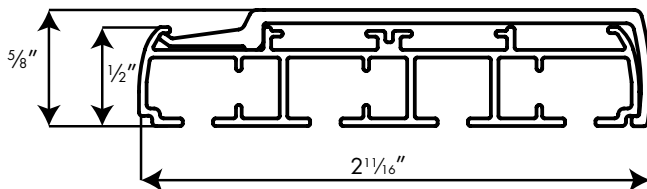

Four Track System

Four channel tracks are used for:
4 panel side stack
6 panel split stack

Mounting Dimensions

Minimum depth for flush inside mount: 2 1/16"
Minimum depth required for shallow mounting: 2 1/16"