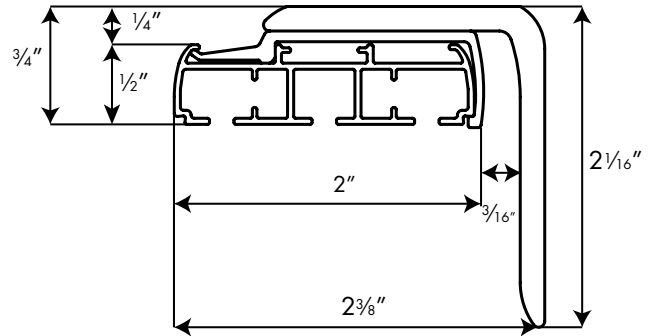

Three Track System

Three channel tracks are used for:
3 panel side stack
Not available for split stack

Mounting Dimensions

Minimum height required for outside mounting: 2 1/16"
Extension Bracket projects back of bracket 2 3/16" from wall