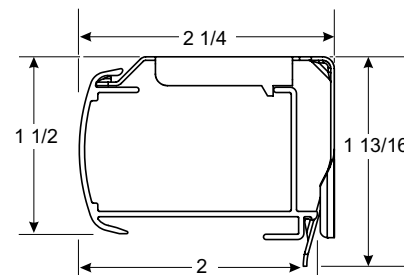

Cordloop Rail

Cord Loop Rail Dimensions

- Depth of rail: 2"
- Depth of rail and bracket: 2 ¼"
- Height of rail: 1 ½"
- Height of bracket: 1 13/16"