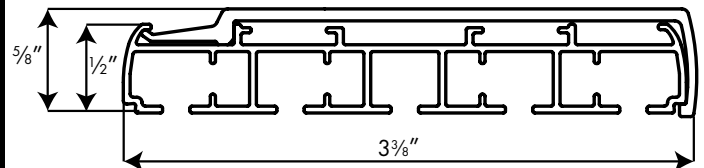

Five Track System

Five channel tracks are used for:
5 panel side stack
8 panel split stack

Mounting Dimensions

Minimum depth for flush inside mount: 3 3/8"
Minimum depth required for shallow mounting: 2 1/4"