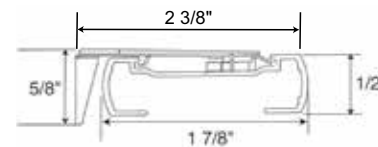

Mounting Requirements

Standard Cord Lock Hardware	
Minimum Shallow Mounting Surface	¾"
Minimum Flush Inside Mount - no valance	2"
Minimum Flush Inside and Side Mount with standard valance	3 1/16"
Minimum Outside Mounting Surface	¾"
Cordless and Cord Loop Head Rail (All)	
Minimum Shallow Mounting Surface	½"
Minimum Flush Inside Mount - no valance	2 ¼"
Minimum Flush Inside and Side Mount with standard valance	3 1/16"
Minimum Outside Mounting Surface	7/8"
Minimum Side Mount Surface	1 ¼"

Finished Dimensions

Inside Mount	
Fabric	Ordered width minus 3/8"
Width*	Ordered width minus 3/16"
Length	Plus or minus 1/8"
Outside Mount	
Fabric	Ordered width
Width*	Ordered width plus 3/16"
Length	Plus or minus 1/8"

*Head rail measurements include end caps. Length and width measurements will vary by plus or minus 1/8".

Roman Headrail Dimensions

Cord Lock Rail

Cord Lock Rail

- Depth of rail: 1 7/8"
- Depth of rail and bracket: 2 3/8"
- Height: 1/2"
- Height of bracket: 5/8"