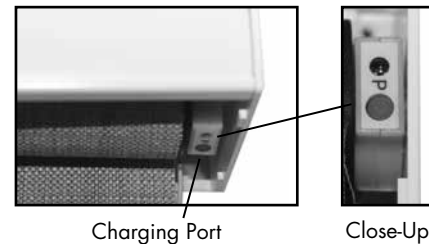

Dual Roller Shades

No special installation hardware or wiring requirements are needed. See pages 97-98 for mounting information.

Designer Cassette Hardware

No special installation hardware or wiring requirements are needed. See page 101 for mounting information.

4" Skyline Fascia Hardware

No special installation hardware or wiring requirements are needed. See page 107 for mounting information

Simplicity Rechargeable Motor Batteries

The battery for the integrated rechargeable simplicity motor system is integrated within the motor casing and is fully concealed by the roller tube.

Rechargeable battery comes fully charged from the factory.

Battery Wand Mounting is Not Required

No external battery wand is required to operate an Envision Roller Shade with Simplicity Rechargeable Motorization.

Simplicity Rechargeable Motor Battery Life

Rechargeable battery is built into the motor.

The average battery charge will last 6-12 months based on an average sized shade raised and lowered once per day. The life of the battery charge will vary based on the type of window covering selected, the size and weight of the window covering and the number of times the shade is operated on a daily basis.

The battery can be recharged up to 500 times. It takes approximately 5 hours to recharge the motor when fully depleted.

White and Black Adapters for Skyline Motorization with no head rail

Battery Charger for Simplicity Rechargeable Motors

An 8.4 Volt charger requires a standard power outlet to recharge the battery. The charger must be specified when ordering a Simplicity Rechargeable shade. The charger plugs into the charging port of the motor.