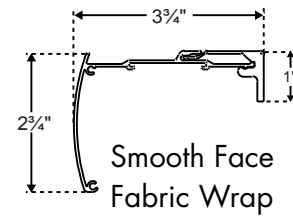

Envision Roller Shades

RETRACTABLE CORD HARDWARE SYSTEM | DESIGNER CASSETTE

ROLLER SHADES

Hardware Features

Roll Style:	Standard only
Head Rail Color:	White, Ivory, Black, Satin Nickel and Bronze with Smooth Face Insert Strip or Fabric Wrapped Designer Cassette. Retractable Cord Clutch is available in White and Black only
Bottom Rail Style:	Fabric Wrapped or Exposed Bottom Rail
Bottom Rail Color:	Fabric Wrapped: White, vanilla, bronze, black or brushed aluminum Exposed: White, vanilla, bronze, black or brushed aluminum
Bead Chain Color:	Cord and Tassel are coordinated with all Envision fabrics

Mounting Dimensions

Minimum depth for flush inside mount including installation brackets:	3 3/4"
Minimum depth required for shallow mounting:	1"
Minimum depth for side mount:	1 1/8" • Maximum shade width for side mount: 48"
Minimum height required for outside mounting:	1"

Designer Cassette Finished Head Rail Measurements for Retractable Cord (+/- 1/8")

Inside Mount	
Head Rail Measurement:	Ordered width minus 3/16" (measurement includes end caps)
Outside Mount	
Head Rail Measurement:	Ordered width plus 3/16" (measurement includes end caps)
Side Mount	
Head Rail Measurement:	Ordered width minus 1 1/16" (measurement includes end caps)
Exact End to End Mount	
Head Rail Measurement:	Ordered width (measurement includes end caps)

Designer Cassette Finished Fabric Measurements

Mount	Retractable Cord
Inside Mount:	Ordered width minus 1 7/16"
Outside Mount:	Ordered width minus 1 1/16"
Side Mount:	Ordered width minus 1 5/16"
Exact End to End Mount:	Ordered width minus 1 1/4"