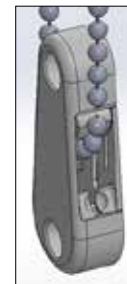

Cord Tensioner for cordloop shades