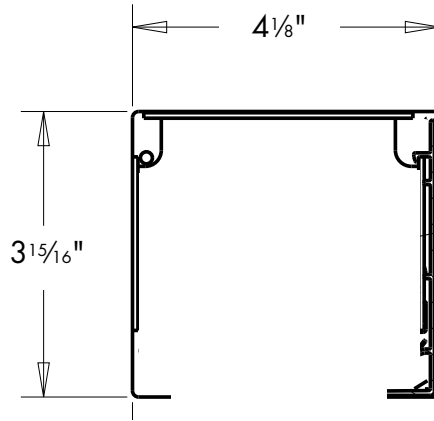

Envision Skyline Roller Shades

4" SKYLINE FASCIA WITH CORD LOOP & SIMPLICITY MOTORIZATION

ROLLER SHADES

Hardware Features	
Fascia Colors:	White, Black, Ivory, Satin Nickel and Bronze
Roll Style:	Standard only
Bead Cord Style and Color:	White, Black, Ivory, Satin Nickel and Bronze
Bottom Rail Style:	Fabric Wrapped or Exposed Bottom Rail
Bottom Rail Color:	Fabric Wrapped: White, Black, Vanilla, Brushed Aluminum and Bronze Exposed: White, Black, Vanilla, Brushed Aluminum and Bronze
Tensioner Color:	White, Black, Ivory, Satin Nickel and Bronze
Motorization	Skyline Standard Roller Hardware can be motorized with Simplicity Rechargeable Motorization or PowerTouch™ Rechargeable.
Head Rail Surcharge	See price grids for surcharge information.

Mounting Dimensions	
Minimum depth for flush inside mount including installation brackets: 4 1/8"	
Minimum surface height required for outside mount: 4"	
4" Inch Skyline Fascia cannot be installed as an inside mount with bracket covers. Bracket Covers are not provided for Inside Mount applications.	

Standard Roller Finished Dimensions (+/- 1/8")	Standard Tube (1" and 1 1/2" diameter)	Oversized Tube (2" diameter)
Inside Mount		
Bracket to Bracket Measurement:	Ordered width	Ordered width
End to End Roller Width:	Ordered width minus 1"	Ordered width minus 1 1/16"
Fabric Width:	Ordered width minus 1 1/16"	Ordered width minus 1 1/8"
Bottom Rail Width:	Ordered width minus 1 1/16"	Ordered width minus 1 1/8"
Outside Mount and Exact Mount		
End Cap Cover to End Cap Cover:	Ordered width	Ordered width
Bracket to Bracket Measurement:	Ordered width minus 1/8"	Ordered width minus 1/8"
End to End Roller Width:	Ordered width minus 1 1/8"	Ordered width minus 1 3/16"
Fabric Width:	Ordered width minus 1 3/16"	Ordered width minus 1 1/4"
Bottom Rail Width:	Ordered width minus 1 3/16"	Ordered width minus 1 1/4"