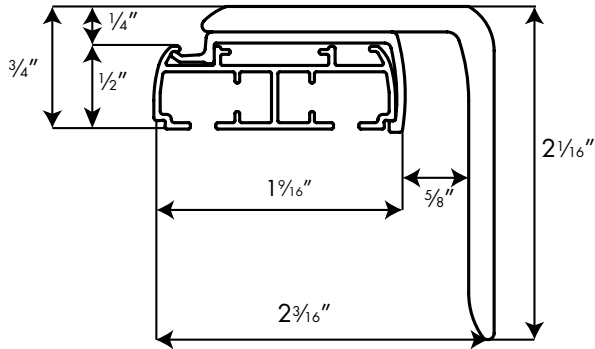

Envision "Smooth-Operator" Panel Track System SPECIFICATIONS

PANEL TRACK SHADES

Outside Mount Hardware Profiles

Four separate panel track profiles are available depending on the number of panels ordered.

Two Track System

Two channel tracks are used for:
2 panel side stack
4 panel split stack

Mounting Dimensions

Minimum height required for outside mounting: 2 1/16"
Extension Bracket projects back of bracket 2 5/8" from wall