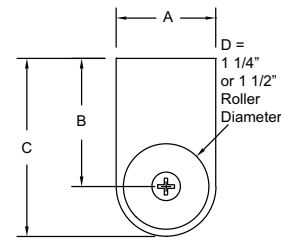

Head Rail Consistency (Heavier fabrics varies by fabric)

Fabric will add an average of ⅛" to the diameter of the tube for every 10" of fabric rolled onto the tube. Contact Technical Services if additional services are needed.

Hardware Features

Roll Style:	Standard or reverse (reverse roll information is found on page 95)
Hardware Color	White, Ivory, Black, Satin Nickel and Bronze (brackets are white or black)
Bracket Covers	White, Ivory, Black, Satin Nickel and Bronze
Bottom Rail Style:	Fabric Wrapped or Exposed Bottom Rail
Bottom Rail Color:	Fabric Wrapped: White, vanilla, bronze, black or brushed aluminum Exposed: White, vanilla, bronze, black or brushed aluminum
Cordless Tassels and Pulls:	See page 100 for colors and styles.
Motorization	Cordless Roller with Deco-Bar cannot be motorized.
Cordless Surcharge	See price grids for Cordless surcharge information.

Mounting Dimensions

Minimum depth for flush inside mount including installation brackets: 1¾"

Minimum inside mounting height: 1¼"

Minimum outside mounting height: 1"

Cordless Roller with Deco-Bar Finished Dimensions (+/- 1/8")

Inside Mount

Head Rail Measurement:	Ordered width minus ⅜" (measurement includes end brackets)
Fabric Width:	Ordered width minus 1⅜"

Inside Mount with Bracket Covers

Head Rail Measurement:	Ordered width minus 7/16"
Fabric Width:	Ordered width minus 1 1/16"

Outside Mount

Head Rail Measurement:	Ordered width plus ⅜" (measurement includes end brackets)
Fabric Width:	Ordered width minus 7/16"

Side Mount

Head Rail Measurement:	Ordered width minus 1 1/16" (measurement includes end brackets)
Fabric Width:	Ordered width minus 1 5/16"

Exact End to End Mount

Head Rail Measurement:	Ordered width (measurement includes end brackets)
Fabric Width:	Ordered width minus 5/8"