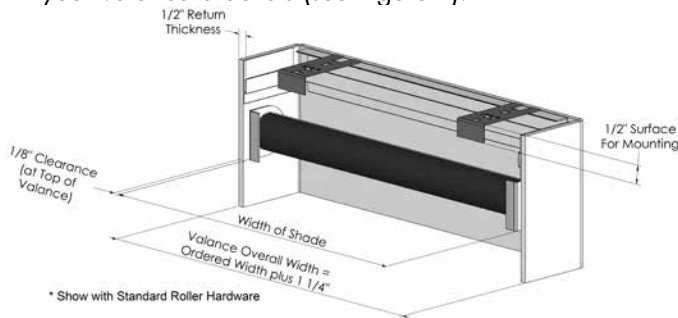

Envision Roller Shades HIGHLIGHTS VALANCE

Highlights Ordering and Measuring Instructions

Outside Mount Valance WITH Your Roller Shade

- Outside mount valances with a roller shade have a standard 4" return.
- An outside mount Highlights Valance will come with its own set of mounting brackets. In most scenarios, the valance brackets must be installed separately from the shade.
- Measure the width of the area you wish to cover. Be sure to add extra space if you have window trim or extra wall space you'd like to cover.
- **Please Note:** When ordering outside mount valances, the finished overall width of your valance will be your ordered width plus 1 1/4" (see Figures B and C).
  Example: An outside mount valance ordered at 36" wide will be made 37 1/4".
- **Please Note:** You will need 1/2" of surface area to mount your valance brackets (see Figure B).

Figure B