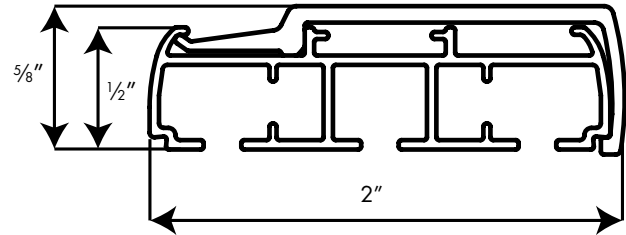

Three Track System

Three channel tracks are used for:
3 panel side stack
Not available for split track

Mounting Dimensions

Minimum depth for flush inside mount: 2"
Minimum depth required for shallow mounting: 1 7/16"