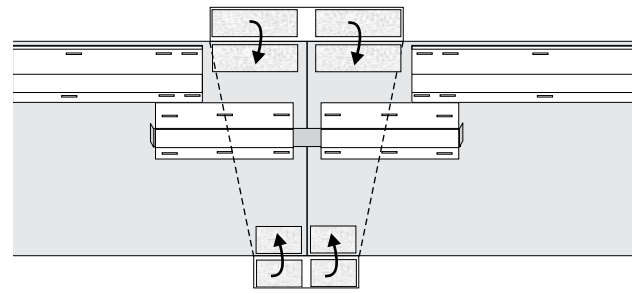

Outside Mount Panel Tracks with Highlights Valance

When ordering an Outside Mount Highlights Valance with the Panel Track system, use the Highlights Valance return sizes listed below to ensure clearance of the Panel Track head rail.

- 2 Panels Side or 4 Panel Split = minimum 3" returns
- 3 Panels Side = minimum 3" returns
- 4 Panels Side or 6 Panel Split = minimum 4" returns
- 5 Panels Side or 8 Panel Split = minimum 4" returns

Inside Mount Panel Tracks with Highlights Valance

When ordering an Inside Mount Highlights Valance with the Panel Track system, the following measurements should be considered when ordering return sizes and mounting

- A minimum of 1 $\frac{1}{4}$ " is needed to shallow mount a two channel panel track.
- A minimum of 1 $\frac{7}{16}$ " is needed to shallow mount a three channel panel track.
- A minimum of 2 $\frac{1}{16}$ " is needed to shallow mount a four channel panel track.
- A minimum of 2 $\frac{1}{4}$ " is needed to shallow mount a five channel panel track.
- A minimum of 1 $\frac{9}{16}$ " is needed to fully recess a two channel panel track.
- A minimum of 2" is needed to fully recess a three channel panel track.
- A minimum of 2 $\frac{11}{16}$ " is needed to fully recess a four channel panel track.
- A minimum of 3 $\frac{3}{8}$ " is needed to fully recess a five channel track.

Rear view of the Highlights Valance Keystone. Not visible to room side.