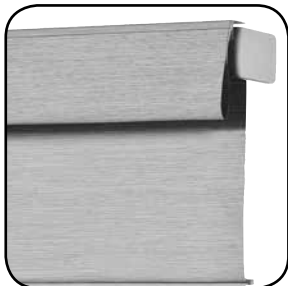

Envision Traditional Flat & Hobbled Roman Shades

HARDWARE OPTIONS

Envision Roman Shade Valance

- Each Envision Shade, regardless of hardware system, comes standard with its own 3" matching fabric valance.
- Inside mount Envision Roman Shade valances are built without returns.
- All outside mount Envision Roman Shades will come standard with a valance that includes 2½" valance returns. The valance returns wrap around the face of the valance concealing the ends of the head rail for a more finished look.
- The valance can be ordered without returns for outside mount applications when desired.

Inside Mount Valance