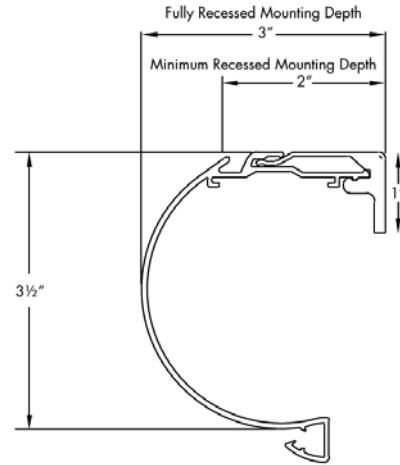

Elevance Integrated Liner Roman Shades

RETRACTABLE CORD HARDWARE SYSTEM

EVALANCE ROMAN SHADES

Hardware Features	
Head Rail Color:	Fabric Wrapped Cassette
Head Rail End Caps:	Color Coordinated to ordered shade fabric
Liner:	Light Filtering Liner or Blackout Liner. See page 132 for more information.
Bottom Rail Style and Color:	Fabric wrapped front bottom rail and white back bottom rail
Rib Spacing:	Panel Height is 8" (from rib to rib). Lower most panel size will vary in length and may be up to 2" longer or 6" shorter than the standard 8".
Operation Options:	Retractable Cord White or Black Clutch. Cord Guide is always white

Mounting Dimensions	
Minimum depth for flush inside mount including installation brackets: 3"	
Minimum depth required for shallow mounting: 1"	
Minimum depth for side mount: 1 1/8" • Maximum shade width for side mount: 48"	
Minimum height required for outside mounting: 1"	

Elevance Single Cord Operator Finished Head Rail Measurement

Inside Mount	
Head Rail Measurement:	Ordered width minus 3/16" (measurement includes end caps)
Outside Mount	
Head Rail Measurement:	Ordered width plus 3/16" (measurement includes end caps)
Side Mount	
Head Rail Measurement:	Ordered width minus 1 1/16" (measurement includes end caps)
Exact End to End Mount	
Head Rail Measurement:	Ordered width (measurement includes end caps)

Elevance Single Cord Operator Finished Fabric Measurements

Mount	Single Cord Operator
Inside Mount Face Fabric:	Ordered width minus 3/8"
Inside Mount Liner Fabric:	Ordered width minus 1 1/2"
Outside Mount Face Fabric:	Ordered width
Outside Mount Liner Fabric:	Ordered width by 1 1/8"