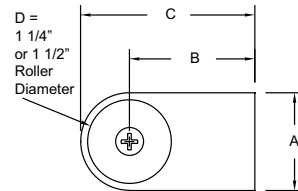

Head Rail Consistency (Heavier fabrics varies by fabric)

Fabric will add an average of ⅛" to the diameter of the tube for every 10" of fabric rolled onto the tube. Contact Technical Services if additional services are needed.

Hardware Features

Roll Style:	Standard or reverse (reverse roll information is found on page 95)
Hardware Color	White, Ivory, Black, Satin Nickel and Bronze (brackets are white or black)
Bracket Covers	White, Ivory, Black, Satin Nickel and Bronze
Bottom Rail Style:	Fabric Wrapped or Exposed Bottom Rail
Bottom Rail Color:	Fabric Wrapped: White, vanilla, bronze, black or brushed aluminum Exposed: White, vanilla, bronze, black or brushed aluminum
Cordless Tassels and Pulls:	See page 100 for colors and styles.
Motorization	Cordless Roller with Deco-Bar cannot be motorized.
Cordless Surcharge	See price grids for Cordless surcharge information.

Mounting Dimensions

Minimum depth for flush inside mount including installation brackets: 1¾"

Minimum inside mounting height: 1¼"

Minimum outside mounting height: 1"

Cordless Roller with Deco-Bar Finished Dimensions (+/- 1/8")

Inside Mount

Head Rail Measurement:	Ordered width minus ⅜" (measurement includes end brackets)
Fabric Width:	Ordered width minus 1⅜"

Inside Mount with Bracket Covers

Head Rail Measurement:	Ordered width minus 7/16"
Fabric Width:	Ordered width minus 1 1/16"

Outside Mount

Head Rail Measurement:	Ordered width plus ⅜" (measurement includes end brackets)
Fabric Width:	Ordered width minus 7/16"

Side Mount

Head Rail Measurement:	Ordered width minus 1 1/16" (measurement includes end brackets)
Fabric Width:	Ordered width minus 1 5/16"

Exact End to End Mount

Head Rail Measurement:	Ordered width (measurement includes end brackets)
Fabric Width:	Ordered width minus 5/8"