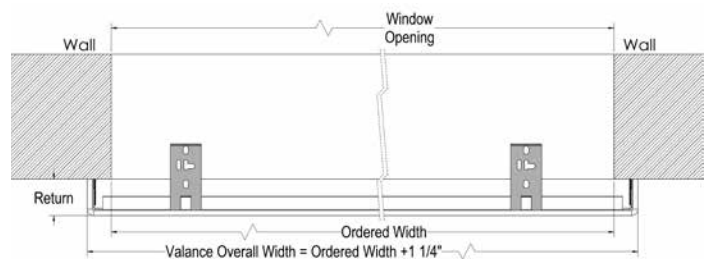

Shallow Mount

Figure F

Valance Returns

- Seven return size options are available when ordering a Highlights Valance as a stand alone product.
- **Return Sizes:** To determine a return length, add the component dimensions (mounting brackets, etc.) up to the wall. Subtract the measurements from any protrusions (molding, etc.), then choose from one of the pre-determined return sizes (from the chart on page 116) that best fits your application.
- **Return Coverage**
  Ordered return size refers to the distance from the face of the valance to the back of return. See Figure G.