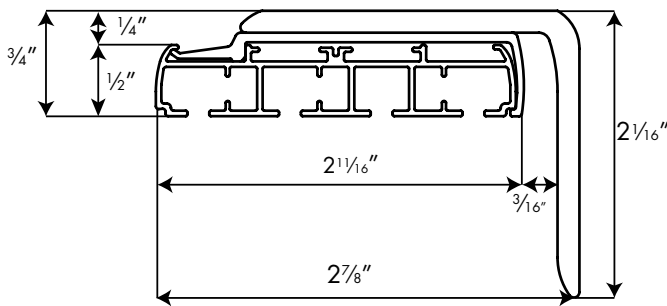

Four Track System

Four channel tracks are used for:
4 panel side stack
6 panel split stack

Mounting Dimensions

Minimum height required for outside mounting: 2 1/16"
Extension Bracket projects back of bracket 1 1/16" from wall