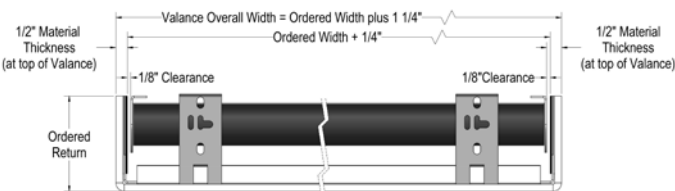

Outside Mount

Figure C

Custom Stand Alone Valance with Return Size Options

- Measure the width of the area you wish to cover. Be sure to add extra space if you have window trim or extra wall space you'd like to cover. See Figures D-F for measuring information.
- Next, determine the length of your desired returns. Use the chart on page 116 for the mounting depth required and inside valance depth clearance provided for each return size.