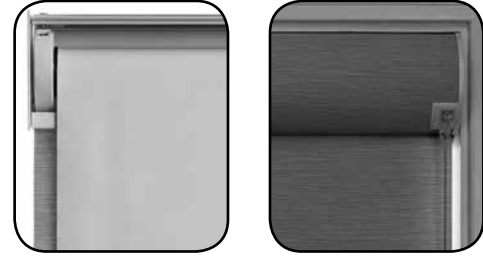

Please Note: For outside mount shades with Retractable Cord, the recommended overlap is the ordered width PLUS 2".

Retractable Cord Operation

The clutch can be ordered to the right or left of of the shade so the pull cord is easy to reach.

To raise, simply pull the cord straight down until it reaches full extension and then allow the cord to retract completely into the head rail. Each stroke partially raises the shade. The shade can be stopped at any point while raising.

To lower, simply pull the cord out towards you until it reaches full extension and then allow the cord to retract completely into the head rail. Each stroke partially lowers the shade. The shade can be stopped at any point while lowering.

The Light Filtering or Blackout Liner on Inside Mount Retractable Cord shades have a 3/4" light gap on the operation side.