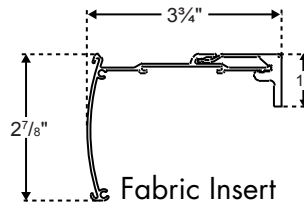

Envision Roller Shades

RETRACTABLE CORD HARDWARE SYSTEM | DESIGNER CASSETTE

ROLLER SHADES

Hardware Features

Roll Style:	Standard only
Head Rail Color:	White, Ivory, Black, Satin Nickel and Bronze with Smooth Face Insert Strip or Fabric Wrapped Designer Cassette. Retractable Cord Clutch is available in White and Black only
Bottom Rail Style:	Fabric Wrapped or Exposed Bottom Rail
Bottom Rail Color:	Fabric Wrapped: White, vanilla, bronze, black or brushed aluminum Exposed: White, vanilla, bronze, black or brushed aluminum
Bead Chain Color:	Cord and Tassel are coordinated with all Envision fabrics

Mounting Dimensions

Minimum depth for flush inside mount including installation brackets:	3 3/4"
Minimum depth required for shallow mounting:	1"
Minimum depth for side mount:	1 1/8" • Maximum shade width for side mount: 48"
Minimum height required for outside mounting:	1"

Designer Cassette Finished Head Rail Measurements for Retractable Cord (+/- 1/8")

Inside Mount	
Head Rail Measurement:	Ordered width minus 3/16" (measurement includes end caps)
Outside Mount	
Head Rail Measurement:	Ordered width plus 3/16" (measurement includes end caps)
Side Mount	
Head Rail Measurement:	Ordered width minus 1 1/16" (measurement includes end caps)
Exact End to End Mount	
Head Rail Measurement:	Ordered width (measurement includes end caps)

Designer Cassette Finished Fabric Measurements

Mount	Retractable Cord
Inside Mount:	Ordered width minus 1 7/16"
Outside Mount:	Ordered width minus 1 1/16"
Side Mount:	Ordered width minus 1 5/16"
Exact End to End Mount:	Ordered width minus 1 1/4"