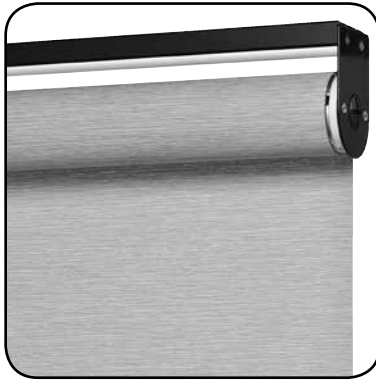

Black and White Brackets

Dual Roller Shades are available with Remote Motorization and Cord Loop Control

Envision Roller Shades

CORDLESS ROLLER WITH DECO-BAR MOUNTING HARDWARE

ROLLER SHADES

Shades Measuring 15½" to 72":