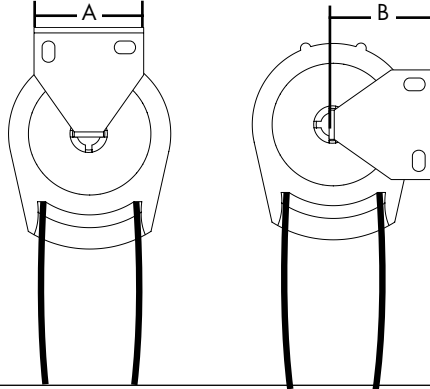

Envision Skyline Roller Shades R-SERIES HARDWARE SYSTEM

Standard Tube (1" and 1 1/2" diameter):

A = 1 1/2"
B = 1 1/2" Or 2"

Oversized Tube (2" diameter):

A = 2"
B = 1 5/8" Or 2 1/8"

Hardware Features			
Roll Style:	Standard or reverse (reverse roll information is found on page 95)		
Bead Cord Style and Color:	White, black, bronze or steel bead chain		
Clutch Color:	White or black. Outside mount shades include white or black bracket covers		
Bottom Rail Style:	Fabric Wrapped or Exposed Bottom Rail		
Bottom Rail Color:	Fabric Wrapped: White, vanilla, bronze, black or brushed aluminum Exposed: White, vanilla, bronze, black or brushed aluminum		
Motorization	Skyline Standard Roller Hardware can be motorized with Simplicity Rechargeable Motorization or PowerTouch™ Rechargeable.		
Mounting Dimensions			
For proper placement of mounting brackets for inside and exact mount, see www.comfortexdealers.com/installationinstructions.html in the roller shade section.			
The standard 1" and 1 1/2" tubes are available with two brackets in 1 1/2" and 2" projection.			
Minimum depth for flush inside mount including installation brackets: 2 1/2"			
The oversized 2" tube is available with two brackets in 1 5/8" and 2 1/8" projection.			
Minimum depth for flush inside mount including installation brackets: 3"			
Standard Roller Finished Dimensions (+/- 1/8")	Standard Tube (1" and 1 1/2" diameter) Cord Loop and Motorization	Oversized Tube (2" diameter) Cord Loop	Oversized Tube (2 or 2 1/2" diameter) Heavy Duty Motorization
Inside Mount*			
* Inside mount brackets must be mounted up or to the back of the mounting surface. Select side mount if mounting to the side of the mounting surface.			
Bracket to Bracket Measurement:	Ordered width minus 3/16"	Ordered width minus 3/16"	Ordered width minus 3/16"
End to End Roller Width:	Ordered width minus 1 1/4"	Ordered width minus 1 7/16"	Ordered width minus 2 3/16"
Fabric Width:	Ordered width minus 1 5/16"	Ordered width minus 1 1/2"	Ordered width minus 2 1/4"
Bottom Rail Width:	Ordered width minus 1 5/16"	Ordered width minus 1 1/2"	Ordered width minus 2 1/4"
Outside Mount			
Bracket to Bracket Measurement:	Ordered width plus 3/16"	Ordered width plus 3/16"	Ordered width plus 3/16"
End to End Roller Width:	Ordered width minus 7/8"	Ordered width minus 1 1/16"	Ordered width minus 1 13/16"
Fabric Width:	Ordered width minus 1 5/16"	Ordered width minus 1 1/8"	Ordered width minus 1 7/8"
Bottom Rail Width:	Ordered width minus 1 5/16"	Ordered width minus 1 1/8"	Ordered width minus 1 7/8"
Side and Exact Mount			
Bracket to Bracket Measurement:	Ordered width	Ordered width	Ordered width
End to End Roller Width:	Ordered width minus 1 1/16"	Ordered width minus 1 1/4"	Ordered width minus 2"
Fabric Width:	Ordered width minus 1 1/8"	Ordered width minus 1 5/16"	Ordered width minus 2 1/16"
Bottom Rail Width:	Ordered width minus 1 1/8"	Ordered width minus 1 5/16"	Ordered width minus 2 1/16"