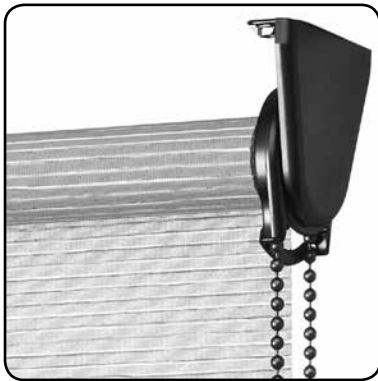

Envision Roller Shades

STANDARD SKYLINE HARDWARE SYSTEM

ROLLER SHADES

Hardware Features			
Roll Style:	Standard or reverse (reverse roll information is found on page 95)		
Bead Chain Color:	White, Black, Ivory, Satin Nickel and Bronze		
Clutch Color:	White, Black, Ivory, Satin Nickel and Bronze		
Bracket Cover Colors:	White, Black, Ivory, Satin Nickel and Bronze		
Bracket Colors:	White, Black, Ivory and Bronze		
Bottom Rail Style:	Fabric Wrapped or Exposed Bottom Rail		
Bottom Rail Color:	Fabric Wrapped: White, Black, Ivory, Brushed Aluminum and Bronze Exposed: White, Black, Ivory, Brushed Aluminum and Bronze		
Motorization	Skyline Standard Roller Hardware can be motorized with Simplicity Rechargeable Motorization or PowerTouch™ Rechargeable.		
Mounting Dimensions			
The standard 1" and 1½" tubes are available with two brackets in 1⅝" or 2⅜" projection.			
Minimum depth for flush inside or side mount including brackets covers: 2½"			
The oversized 2" tube is available with one bracket in a 2⅜" projection.			
Standard Roller Finished Dimensions (Cord Loop or Motorized) (+/- 1/8")	Standard Tube Cord Loop (1" and 1½" diameter)	Standard Tube Motorized (1½" diameter)	Oversized Tube Cord Loop (2 or 2½" diameter)
Inside Mount			
Bracket to Bracket Measurement:	Ordered width	Ordered width	Ordered width
End to End Roller Width:	Ordered width minus 1"	Ordered width minus 1⅝"	Ordered width minus 1⅞"
Fabric Width:	Ordered width minus 1⅙"	Ordered width minus 1⅜"	Ordered width minus 1⅝"
Bottom Rail Width:	Ordered width minus 1⅙"	Ordered width minus 1⅜"	Ordered width minus 1⅝"
Outside Mount and Inside Mount with Bracket Covers			
End Cap Cover to End Cap Cover:	Ordered width	Ordered width	Ordered width
Bracket to Bracket Measurement:	Ordered width minus ⅝"	Ordered width minus ¼"	Ordered width minus ⅝"
End to End Roller Width:	Ordered width minus 1⅝"	Ordered width minus 1¼"	Ordered width minus 1⅞"
Fabric Width:	Ordered width minus 1⅜"	Ordered width minus 1⅝"	Ordered width minus 1¼"
Bottom Rail Width:	Ordered width minus 1⅜"	Ordered width minus 1⅝"	Ordered width minus 1¼"