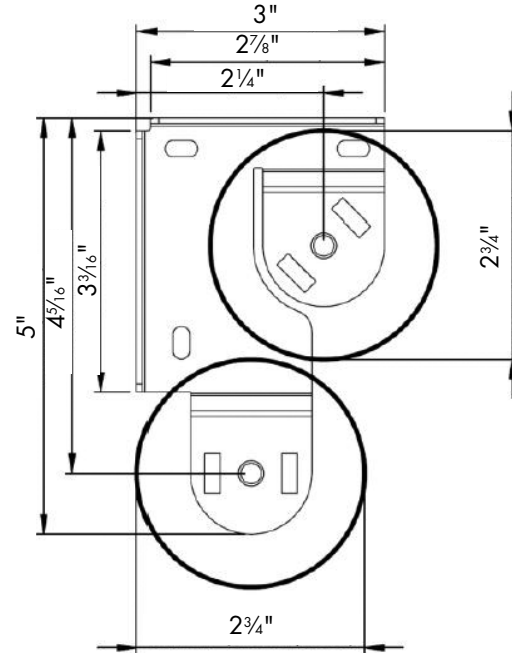

Envision Skyline Roller Shades

DUAL ROLLER WITH SKYLINE CORD LOOP & SIMPLICITY MOTORIZATION

ROLLER SHADES

Hardware Features

Roll Style:	Standard and reverse roll is required (reverse roll information is found on page 95)
Bead Chain Color:	White, Ivory, Black, Satin Nickel and Bronze
Clutch Color:	White, Ivory, Black, Satin Nickel and Bronze
Bracket Cover Colors:	White and Black
Bracket Colors:	White and Black
Bottom Rail Style:	Fabric Wrapped or Exposed Bottom Rail
Bottom Rail Color:	Fabric Wrapped: White, Black, Ivory, Brushed Aluminum and Bronze Exposed: White, Black, Ivory, Brushed Aluminum and Bronze
Tensioner Colors:	White, Ivory, Black, Satin Nickel and Bronze
Motorization	Skyline Standard Roller Hardware can be motorized with Simplicity Rechargeable Motorization. PowerTouch Rechargeable is NOT available.

Mounting Dimensions

Minimum depth for flush inside mount including installation brackets: 3"

Minimum depth required for side mounting: 1"

Standard Roller Finished Dimensions (+/- 1/8")	Standard Tube (1" and 1 1/2" diameter)	Oversized Tube (2" diameter)

Inside Mount and Outside Mount

Bracket to Bracket Measurement:	Ordered width	Ordered width
End to End Roller Width:	Ordered width minus 1"	Ordered width minus 1 1/16"
Fabric Width:	Ordered width minus 1 1/16"	Ordered width minus 1 1/8"
Bottom Rail Width:	Ordered width minus 1 1/16"	Ordered width minus 1 1/8"