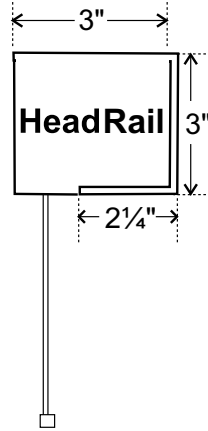

Envision Roller Shades

3" R-SERIES FASCIA HEAD RAIL

ROLLER SHADES

Hardware Features		
Fascia Colors:	Black, Bronze, Satin Nickel, White and Ivory. Dust Cover Not Available.	
Roll Style:	Standard only	
Bead Chain Color:	White, black, bronze or steel bead chain	
Bottom Rail Style:	Fabric Wrapped or Exposed Bottom Rail	
Bottom Rail Color:	Fabric Wrapped: White, vanilla, bronze, black or brushed aluminum Exposed: White, vanilla, bronze, black or brushed aluminum	
Motorization	Simplicity Rechargeable Motorization is NOT available.	
Head Rail Surcharge	See price grids for surcharge information.	
Mounting Dimensions		
Minimum depth for flush inside mount including installation brackets: 3"		
Minimum surface height required for outside mount: 3"		
Three Inch Fascia Finished Dimensions (+/- 1/8")	Standard Tube (1" and 1 1/2" diameter)	Oversized Tube (2" diameter)
Inside Mount		
Bracket to Bracket Measurement:	Ordered width minus 3/16"	Ordered width minus 3/16"
End to End Roller Width:	Ordered width minus 1 1/4"	Ordered width minus 1 3/8"
Fabric Width:	Ordered width minus 1 5/16"	Ordered width minus 1 7/16"
Bottom Rail Width:	Ordered width minus 1 5/16"	Ordered width minus 1 7/16"
Outside Mount		
Bracket to Bracket Measurement:	Ordered width plus 3/16"	Ordered width plus 3/16"
End to End Roller Width:	Ordered width minus 7/8"	Ordered width minus 1"
Fabric Width:	Ordered width minus 1 5/16"	Ordered width minus 1 1/16"
Bottom Rail Width:	Ordered width minus 1 5/16"	Ordered width minus 1 1/16"
Side and Exact Mount		
Bracket to Bracket Measurement:	Ordered width	Ordered width
End to End Roller Width:	Ordered width minus 1 1/16"	Ordered width minus 1 3/16"
Fabric Width:	Ordered width minus 1 1/8"	Ordered width minus 1 1/4"
Bottom Rail Width:	Ordered width minus 1 1/8"	Ordered width minus 1 1/4"