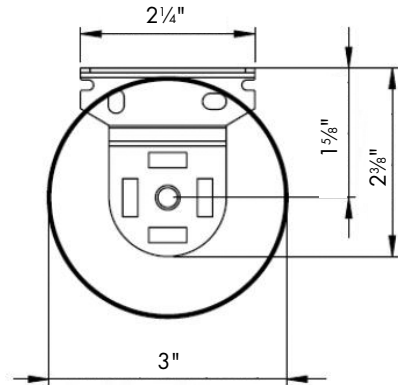

Envision Roller Shades

STANDARD SKYLINE HARDWARE SYSTEM

ROLLER SHADES

Hardware Features			
Roll Style:	Standard or reverse (reverse roll information is found on page 95)		
Bead Chain Color:	White, Black, Ivory, Satin Nickel and Bronze		
Clutch Color:	White, Black, Ivory, Satin Nickel and Bronze		
Bracket Cover Colors:	White, Black, Ivory, Satin Nickel and Bronze		
Bracket Colors:	White, Black, Ivory and Bronze		
Bottom Rail Style:	Fabric Wrapped or Exposed Bottom Rail		
Bottom Rail Color:	Fabric Wrapped: White, Black, Ivory, Brushed Aluminum and Bronze Exposed: White, Black, Ivory, Brushed Aluminum and Bronze		
Motorization	Skyline Standard Roller Hardware can be motorized with Simplicity Rechargeable Motorization or PowerTouch™ Rechargeable.		
Mounting Dimensions			
The standard 1" and 1½" tubes are available with two brackets in 1⅝" or 2⅜" projection.			
Minimum depth for flush inside or side mount including brackets covers: 2½"			
The oversized 2" tube is available with one bracket in a 2⅜" projection.			
Standard Roller Finished Dimensions (Cord Loop or Motorized) (+/- 1/8")	Standard Tube Cord Loop (1" and 1½" diameter)	Standard Tube Motorized (1½" diameter)	Oversized Tube Cord Loop (2 or 2½" diameter)
Inside Mount			
Bracket to Bracket Measurement:	Ordered width	Ordered width	Ordered width
End to End Roller Width:	Ordered width minus 1"	Ordered width minus 1⅝"	Ordered width minus 1⅞"
Fabric Width:	Ordered width minus 1⅙"	Ordered width minus 1⅜"	Ordered width minus 1⅝"
Bottom Rail Width:	Ordered width minus 1⅙"	Ordered width minus 1⅜"	Ordered width minus 1⅝"
Outside Mount and Inside Mount with Bracket Covers			
End Cap Cover to End Cap Cover:	Ordered width	Ordered width	Ordered width
Bracket to Bracket Measurement:	Ordered width minus ⅝"	Ordered width minus ¼"	Ordered width minus ⅝"
End to End Roller Width:	Ordered width minus 1⅝"	Ordered width minus 1¼"	Ordered width minus 1⅞"
Fabric Width:	Ordered width minus 1⅜"	Ordered width minus 1⅝"	Ordered width minus 1¼"
Bottom Rail Width:	Ordered width minus 1⅜"	Ordered width minus 1⅝"	Ordered width minus 1¼"