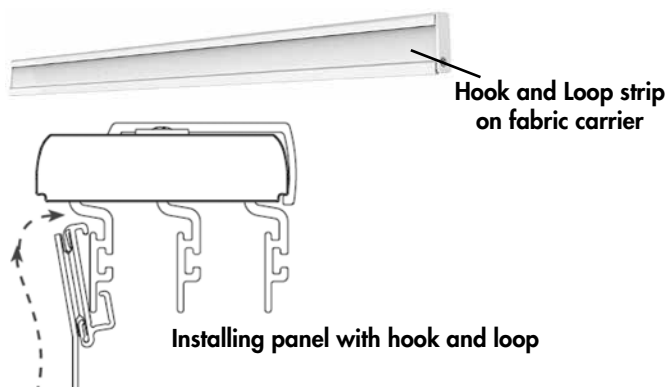

Envision "Smooth-Operator" Panel Track System

HARDWARE

The Envision Panel Track Shade system offers versatility and a beautiful modern design for effective light control and outstanding performance. Panel track systems are a beautiful option for large windows and room dividers. This system offers a thin profile head rail and is available with all Envision Designer fabrics.

Stacking Options

Envision Panel Track Shades are available with 3 stacking configurations: split, left and right stacks.

- Split stack panels draw open to both sides equally. Controls may be placed on either side and is only available in cord control.
- Side stack is available as left or right stack and is available in wand or cord control.

Panel Attachment

A hook and loop strip is sewn onto every panel to provide a secure attachment. The patented panel attach method makes it easy to attach the panels even after installation of the rail.

Head Rail Colors

Select from the white or aluminum system hardware system. (Wand is always white.)

Bottom Rail

The panel track bottom rails are designed for smooth operation and allows all panels to glide smoothly past each other.

- Bottom rails are designed to match perfectly with the head rail in finished white or aluminum.
- Finished bottom rails will be $\frac{1}{2}$ " higher than measured drop on inside mount shades.
- Bottom rails are not connected to each other on this panel track system.
- Fabric wrapped bottom rails are available as an option.

Fabric Panels

All Envision Designer Collection fabrics are available with the Envision Panel Track Shade System.