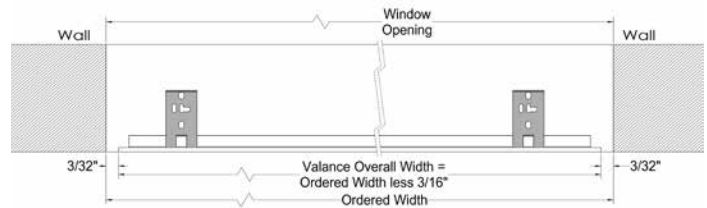

Custom Stand Alone Valance with Return Size Options (Cont.)

Inside Mount

Figure E