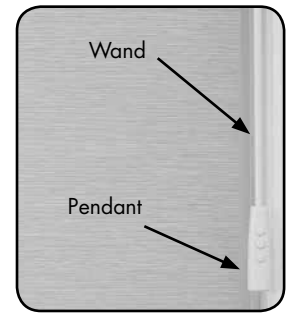

Programming the favorites position is completed after shade installation.

Please refer to the installation instructions at comfortexdealers.com.

PowerTouch™ Rechargeable Appearance

- The PowerTouch™ Rechargeable wand and pendant is attached to the head rail and requires no additional mounting.
- The No Head Rail PowerTouch™ Rechargeable wand must be attached to the motor before mounting.
- The wand and pendant hangs down the front of the shade.
- The top and bottom buttons lift and lower the shade to the upper and lower limits. The center button is the favorites and stop button.
- Pendant is 2½" long.