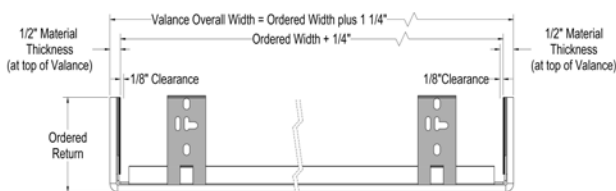

Outside Mount

Figure D