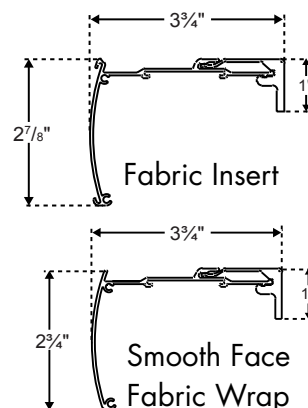

The width of the grip is 2 1/8".

Optional Clear Handle

Envision Roller Shades

INSERT STRIP, SMOOTH FACE OR FABRIC WRAP | DESIGNER CASSETTE

ROLLER SHADES

Insert Strip

Smooth Face

Fabric Wrap