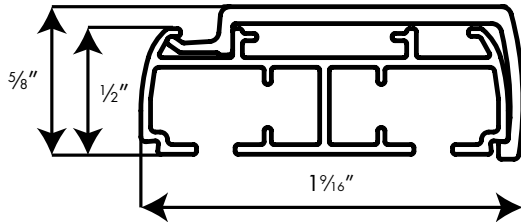

Envision "Smooth-Operator" Panel Track System SPECIFICATIONS

Inside Mount Hardware Profiles

Four separate panel track profiles are available depending on the number of panels ordered.

Two Track System

Two channel tracks are used for:
2 panel side stack
4 panel split stack

Mounting Dimensions

Minimum depth for flush inside mount: 1 1/16"
Minimum depth required for shallow mounting: 1 1/4"