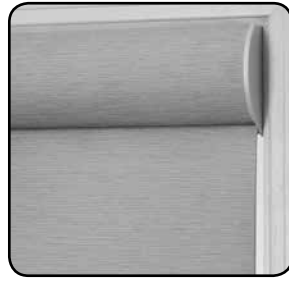

The Elevance Roman head rail offers fabric wrapped as a standard feature for an all-over fabric appeal. The curved head rail offers many more options for shallow mount windows.

Head Rail with Outside Mount