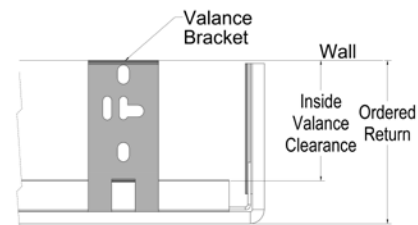

Return dimensions are measured from the face of the valance to the wall.

Figure G