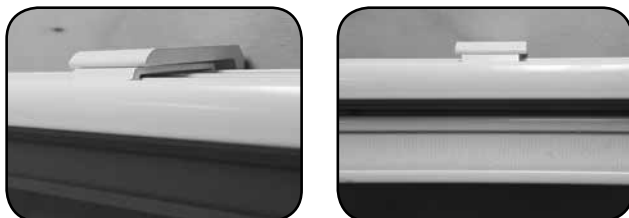

Mounting Options

The following mounting options are available. All mounting brackets are coordinated with the head rail in white or aluminum:

- Wall Bracket with End Caps
- Ceiling Bracket with End Caps

Panel Stack Back

The stack back will be equal to a single panel width. It will never be less than 12" and never exceed 48".

To determine an approximate stack back:

Ordered Width ÷ Number of Panels = Stack Back within +/- 2". (with 2" standard overlap)

Light Gap

Head Rail/Fabric Panels: There is no light gap between the fabric panels and the bottom of the head rail.

Outside Mount Bracket/Head Rail: There is a $\frac{1}{4}$ " light gap between the top of the track to the top of the outside mount installation bracket.

Inside Mount Bracket/Head Rail: There is a $\frac{1}{8}$ " gap between the top of the track to the top of the inside mount installation bracket.

Bottom Light Gap: There will be a $\frac{1}{2}$ " light gap at the bottom of the hanging panels on an inside mount shade.

Side Light Gap: There will be $\frac{3}{16}$ " side light gap at the sides of the panel track.

To avoid side light gap on outside mount shades, Comfortex recommends increasing the ordered width by 5", or 2 $\frac{1}{2}$ " on both sides.

Outside Mount Installation Bracket Appearance

Fabric Deductions and Specifications

Panels are fabricated with a 2" overlap as standard. Custom overlaps are available in 1 $\frac{1}{2}$ ", 2 $\frac{1}{2}$ " or 3".

Inside Mount:

Head rail width = ordered width minus $\frac{1}{4}$ "

Panel height allowance = ordered length minus $\frac{1}{2}$ "

Outside Mount:

No additional deductions are taken for fabric width

Panel height allowance = ordered length

Natural Fabrics

Lanai and Cabana fabrics are made from natural materials, such as paper, jute and cotton. Small irregularities as well as possible slight fraying at the edges may occur and are considered "natural characteristics". Natural materials may crack, split, twist, bow and flare. Natural materials may experience color changes over time due to aging, direct sunlight and other climatic conditions. Climatic conditions may cause the shade length to stretch or shrink.

Please Note: "Normal Characteristics" are not considered defects in the product or workmanship.

Pricing Example	
Side Stack Panel Track	
Price Group 4: 110" wide x 97" panel track	= $2,059
Track will have 5 panels for side stack	= $181
TOTAL LIST PRICE BEFORE DEALER DISCOUNT	= $2,240