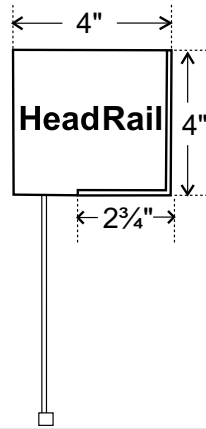

Envision Roller Shades

4" R-SERIES FASCIA HEAD RAIL

Hardware Features	
Fascia Colors:	Black, Bronze, Satin Nickel, White and Ivory. Dust Cover Not Available.
Roll Style:	Standard only
Bead Cord Style and Color:	White, black, bronze or steel bead chain
Bottom Rail Style:	Fabric Wrapped or Exposed Bottom Rail
Bottom Rail Color:	Fabric Wrapped: White, vanilla, bronze, black or brushed aluminum Exposed: White, vanilla, bronze, black or brushed aluminum
Motorization	Simplicity Rechargeable Motorization is NOT available.
Head Rail Surcharge	See price grids for surcharge information.

Mounting Dimensions

Minimum depth for flush inside mount including installation brackets: 4"

Minimum surface height required for outside mount: 4"

Four Inch Fascia Finished Dimensions (+/- 1/8")	Standard Tube (1 1/2" diameter)	Oversized Tube (2" diameter)

Inside Mount

Bracket to Bracket Measurement:	Ordered width minus 3/16"	Ordered width minus 3/16"
End to End Roller Width:	Ordered width minus 1 3/8"	Ordered width minus 1 3/8"
Fabric Width:	Ordered width minus 1 7/16"	Ordered width minus 1 7/16"
Bottom Rail Width:	Ordered width minus 1 7/16"	Ordered width minus 1 7/16"

Outside Mount

Bracket to Bracket Measurement:	Ordered width plus 3/16"	Ordered width plus 3/16"
End to End Roller Width:	Ordered width minus 1"	Ordered width minus 1"
Fabric Width:	Ordered width minus 1 1/16"	Ordered width minus 1 1/16"
Bottom Rail Width:	Ordered width minus 1 1/16"	Ordered width minus 1 1/16"

Side and Exact Mount

Bracket to Bracket Measurement:	Ordered width	Ordered width
End to End Roller Width:	Ordered width minus 1 3/16"	Ordered width minus 1 3/16"
Fabric Width:	Ordered width minus 1 1/4"	Ordered width minus 1 1/4"
Bottom Rail Width:	Ordered width minus 1 1/4"	Ordered width minus 1 1/4"