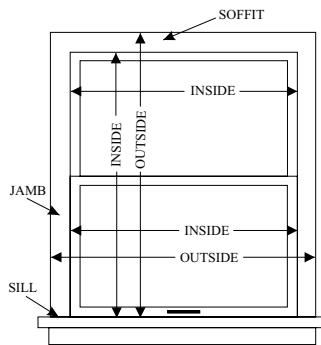

Envision Shades

GENERAL INFORMATION

Measuring Instructions for Envision Shades

Comfortex accepts measurements down to $\frac{1}{8}$ " increments.

- Precise width and length measurements are critical. Fabric width cannot be altered after the shade is fabricated.
- Please use a metal tape measure for accuracy.
- The head rail must be installed perfectly level to ensure smooth operation. On an inside mount, it is recommended that you check to see that the mounting surface is level and consistent. If your soffit needs to be leveled, this should be done before measuring.
- Envision Roller Shades are leveled and weighted in the factory. When installed level, the fabric will not skew when raised. If the head rail is not installed level, skewing can occur that can damage the edge of the fabric. Be sure to follow the installation instructions carefully to ensure balanced operation.

Inside Mount

Measure across the width of your window opening in three different places - top, middle and bottom. Measurements should be taken within the window jamb. Provide the smallest of the three measurements to Comfortex. Be exact. Comfortex will make the necessary deductions to fit the window opening.

Measure the length of the window opening from the underside of the soffit to the surface of the window sill in two places - use the smallest of these two measurements.

Outside Mount

Measure the exact width and length of the area to be covered.

For Roller Shades, on the width, allow at least $1\frac{1}{2}$ " of an overlap on each side. An overlap of 3" on each side is recommended.

For Roman Shades, on the width, allow at least 2" of an overlap on each side. An overlap of 4" on each side is recommended. Projection brackets allow shades to be mounted up to 4" away from the mounting surface.

Continued

Outside Mount (continued)

Please specify extension brackets when ordering. Extension brackets are recommended for outside mounts only.

For Panel Track System Shades, on the width, allow at least $2\frac{1}{2}$ " of an overlap on each side. An overlap of 5" on each side is recommended.

Be sure to take into consideration any obstructions such as window trim, molding, locks and window cranks.

Side Mount

Side mount is not available for the Standard Roller, and Panel Track System Shades.

The maximum Roller shade width utilizing the side mount option is 48". Envision Roller Shades with the Designer Cassette may be side mounted using "L" brackets. See respective product sections for side mounting requirements.