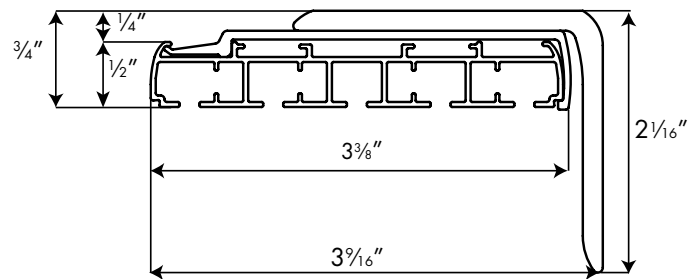

Five Track System

Five channel tracks are used for:
5 panel side stack
8 panel split stack

Mounting Dimensions

Minimum height required for outside mounting: 2 1/16"
Extension Bracket projects back of bracket 1 7/16" from wall

For outside mount brackets, Spacer blocks are available at 1/16" increments, up to two. Add to overall projection.
Example: For a four panel track, take 2 7/8" plus 1/16"