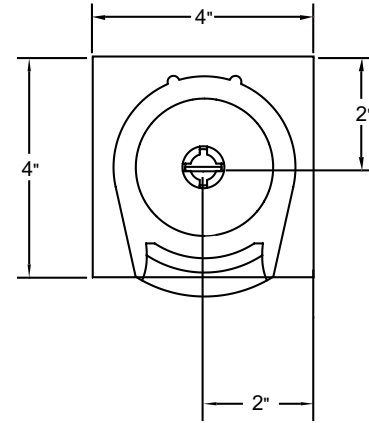

Envision Roller Shades

4" R-SERIES FASCIA HEAD RAIL

Hardware Features	
Fascia Colors:	Black, Bronze, Satin Nickel, White and Ivory. Dust Cover Not Available.
Roll Style:	Standard only
Bead Cord Style and Color:	White, black, bronze or steel bead chain
Bottom Rail Style:	Fabric Wrapped or Exposed Bottom Rail
Bottom Rail Color:	Fabric Wrapped: White, vanilla, bronze, black or brushed aluminum Exposed: White, vanilla, bronze, black or brushed aluminum
Motorization	Simplicity Rechargeable Motorization is NOT available.
Head Rail Surcharge	See price grids for surcharge information.

Mounting Dimensions

Minimum depth for flush inside mount including installation brackets: 4"

Minimum surface height required for outside mount: 4"

Four Inch Fascia Finished Dimensions (+/- 1/8")	Standard Tube (1 1/2" diameter)	Oversized Tube (2" diameter)

Inside Mount

Bracket to Bracket Measurement:	Ordered width minus 3/16"	Ordered width minus 3/16"
End to End Roller Width:	Ordered width minus 1 3/8"	Ordered width minus 1 3/8"
Fabric Width:	Ordered width minus 1 7/16"	Ordered width minus 1 7/16"
Bottom Rail Width:	Ordered width minus 1 7/16"	Ordered width minus 1 7/16"

Outside Mount

Bracket to Bracket Measurement:	Ordered width plus 3/16"	Ordered width plus 3/16"
End to End Roller Width:	Ordered width minus 1"	Ordered width minus 1"
Fabric Width:	Ordered width minus 1 1/16"	Ordered width minus 1 1/16"
Bottom Rail Width:	Ordered width minus 1 1/16"	Ordered width minus 1 1/16"

Side and Exact Mount

Bracket to Bracket Measurement:	Ordered width	Ordered width
End to End Roller Width:	Ordered width minus 1 3/16"	Ordered width minus 1 3/16"
Fabric Width:	Ordered width minus 1 1/4"	Ordered width minus 1 1/4"
Bottom Rail Width:	Ordered width minus 1 1/4"	Ordered width minus 1 1/4"