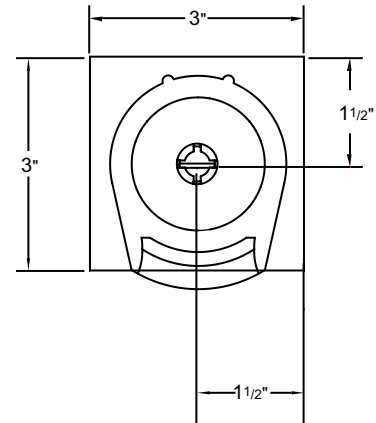

Envision Roller Shades

3" R-SERIES FASCIA HEAD RAIL

ROLLER SHADES

Hardware Features		
Fascia Colors:	Black, Bronze, Satin Nickel, White and Ivory. Dust Cover Not Available.	
Roll Style:	Standard only	
Bead Chain Color:	White, black, bronze or steel bead chain	
Bottom Rail Style:	Fabric Wrapped or Exposed Bottom Rail	
Bottom Rail Color:	Fabric Wrapped: White, vanilla, bronze, black or brushed aluminum Exposed: White, vanilla, bronze, black or brushed aluminum	
Motorization	Simplicity Rechargeable Motorization is NOT available.	
Head Rail Surcharge	See price grids for surcharge information.	
Mounting Dimensions		
Minimum depth for flush inside mount including installation brackets: 3"		
Minimum surface height required for outside mount: 3"		
Three Inch Fascia Finished Dimensions (+/- 1/8")	Standard Tube (1" and 1 1/2" diameter)	Oversized Tube (2" diameter)
Inside Mount		
Bracket to Bracket Measurement:	Ordered width minus 3/16"	Ordered width minus 3/16"
End to End Roller Width:	Ordered width minus 1 1/4"	Ordered width minus 1 3/8"
Fabric Width:	Ordered width minus 1 5/16"	Ordered width minus 1 7/16"
Bottom Rail Width:	Ordered width minus 1 5/16"	Ordered width minus 1 7/16"
Outside Mount		
Bracket to Bracket Measurement:	Ordered width plus 3/16"	Ordered width plus 3/16"
End to End Roller Width:	Ordered width minus 7/8"	Ordered width minus 1"
Fabric Width:	Ordered width minus 1 5/16"	Ordered width minus 1 1/16"
Bottom Rail Width:	Ordered width minus 1 5/16"	Ordered width minus 1 1/16"
Side and Exact Mount		
Bracket to Bracket Measurement:	Ordered width	Ordered width
End to End Roller Width:	Ordered width minus 1 1/16"	Ordered width minus 1 3/16"
Fabric Width:	Ordered width minus 1 1/8"	Ordered width minus 1 1/4"
Bottom Rail Width:	Ordered width minus 1 1/8"	Ordered width minus 1 1/4"