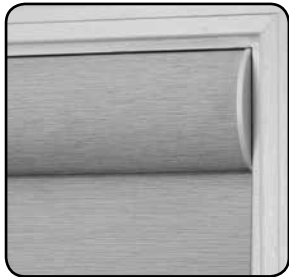

Head Rail with Inside Mount